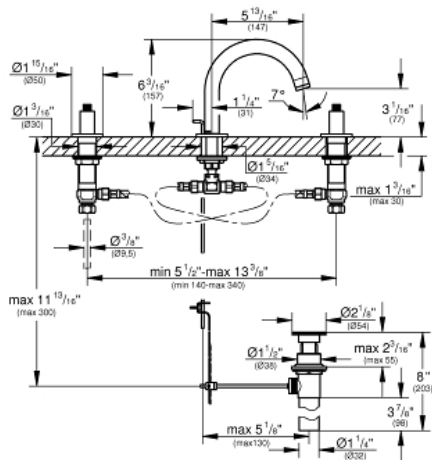

ATRIO
8" Widespread Two-Handle
Bathroom Faucet S-Size

MODEL # 20072EN3

Pure Freude
an Wasser

GROHE

Product Description:

ATRIO

8" Widespread Two-Handle Bathroom Faucet S-Size

Standard Specification:

- GROHE EcoJoy
- GROHE StarLight finish
- GROHE SilkMove ceramic cartridge
- Less handles – order (18 026) or (18 027) (sold separately)
- Flow rate: 1.2 gpm (4.5 l/min)

Applicable Codes & Standards:

- Energy Policy Act of 1992
- NSF 61
- ASME A112.18.1/CSA B125.1
- US Federal and State material regulations
- EPA WaterSense®